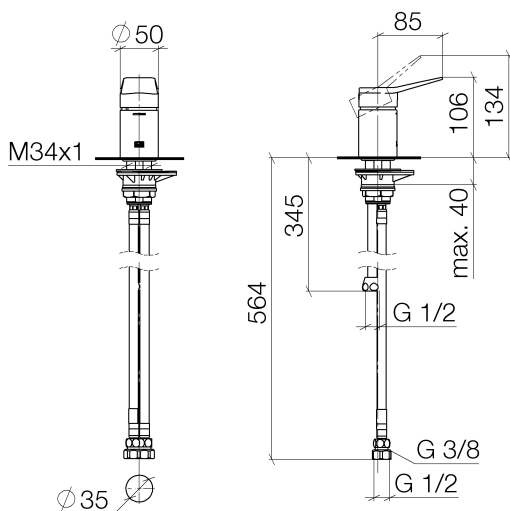

## Bathtub - Lissé

Single-lever tub mixer for deck-mounted tub installation - platinum matte

Article number: 29 300 845-06

- Without flange
- 1-3/8" hole diameter
- Water flow rate limited to max. 9.4 gpm
- Fittings group in compliance with DIN 4109: 2
- NOTE: Local building codes may require the use of an anti-scald device. Please refer to remote pressure balance valve (35 910 970 90)
- (ADA)

## Dimensional drawing

All dimensions in mm / inch = mm x 0,0394

Bathtub - Lissé

Single-lever tub mixer for deck-mounted tub installation - platinum matte

Article number: 29 300 845-06

## Bathtub - Lissé

Single-lever tub mixer for deck-mounted tub installation - platinum matte

Article number: 29 300 845-06

### Spare parts list

Number	Item Number	Designation	Number of units
1	90 31 20 087 00-06	plug	1
2	09 31 11 063 90	pin	1
3	09 20 84 023-06	handle	1
4	09 28 30 037-06	cover	1
5	09 24 04 448 90	nut	1
6	90 15 05 039 00 90	cartridge	1
7	09 14 10 201 90	seal	2
8	09 30 11 060 90	disc	1
9	04 23 10 044 02 90	fixing set	1
10	04 23 30 041 00 90	threaded connector	1
11	04 30 04 021 00 90	hose	2
12	09 24 03 185-06	nipple	2
13	09 14 05 004 90	seal	2