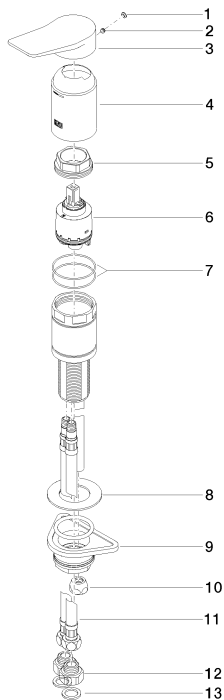

## Bathtub - Lissé

Single-lever tub mixer for deck-mounted tub installation - platinum matte

Article number: 29 300 845-06

- Without flange
- 1-3/8" hole diameter
- Water flow rate limited to max. 9.4 gpm
- Fittings group in compliance with DIN 4109: 2
- NOTE: Local building codes may require the use of an anti-scald device. Please refer to remote pressure balance valve (35 910 970 90)
- (ADA)

## Dimensional drawing

All dimensions in mm / inch = mm x 0,0394

Bathtub - Lissé

Single-lever tub mixer for deck-mounted tub installation - platinum matte

Article number: 29 300 845-06

## Bathtub - Lissé

Single-lever tub mixer for deck-mounted tub installation - platinum matte

Article number: 29 300 845-06

### Spare parts list

Number	Item Number	Designation	Number of units
1	90 31 20 087 00-06	plug	1
2	09 31 11 063 90	pin	1
3	09 20 84 023-06	handle	1
4	09 28 30 037-06	cover	1
5	09 24 04 448 90	nut	1
6	90 15 05 039 00 90	cartridge	1
7	09 14 10 201 90	seal	2
8	09 30 11 060 90	disc	1
9	04 23 10 044 02 90	fixing set	1
10	04 23 30 041 00 90	threaded connector	1
11	04 30 04 021 00 90	hose	2
12	09 24 03 185-06	nipple	2
13	09 14 05 004 90	seal	2